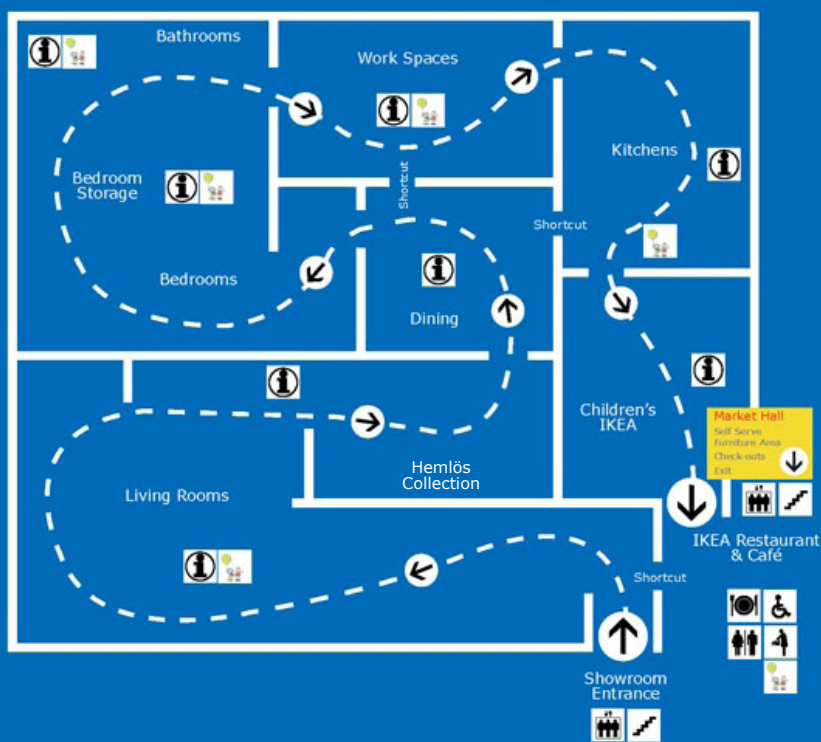

2017

HEMLÖS

the new IKEA collection

The city is hostile. IKEA is hospitable.

DEMOCRATIC DESIGN

Over the last couple years we at IKEA have been exploring what it means to design for everyone, creating new products that respond to real people's needs, from students in dorm rooms to large families in large houses. And in our research we've discovered that home transcends a fixed location and instead resides in feelings of safety, familiarity, and relaxation that often extend beyond the four walls of a residence. This has led us to centre our new collection around a group who is not often associated with home furnishings: the homeless.

The city is hostile. IKEA is hospitable.

THE HEMLÖS COLLECTION

The objects we own go beyond form and function to enable our activities, and provide channels for our experiences. The Hemplös collection provides the homeless with the means to claim public space in hostile cities that are often actively trying to push them to the periferies. We want to allow the homeless to put their own needs first without sacrificing the security that invisibility can provide. For some there is no option besides public space—and they deserve the ability to make themselves at home.

The city is hostile. IKEA is hospitable.

Find the Hemlös collection in the
Showroom
2nd Floor

Sleep Set

HEMLÖS

sky blue

- ▶ **Weather resistant**
- ▶ **Compact and easily transportable**
- ▶ **Able to be set up in multiple configurations**
- ▶ **Mask effectively blocks out light and the stares of others**

- 2** If you would like to donate a series package to a homeless shelter, keep track of the ticket within this booklet.

3

When completing your visit, remove the perforated ticket and pass it to the cashier, who will add the series package to your total.